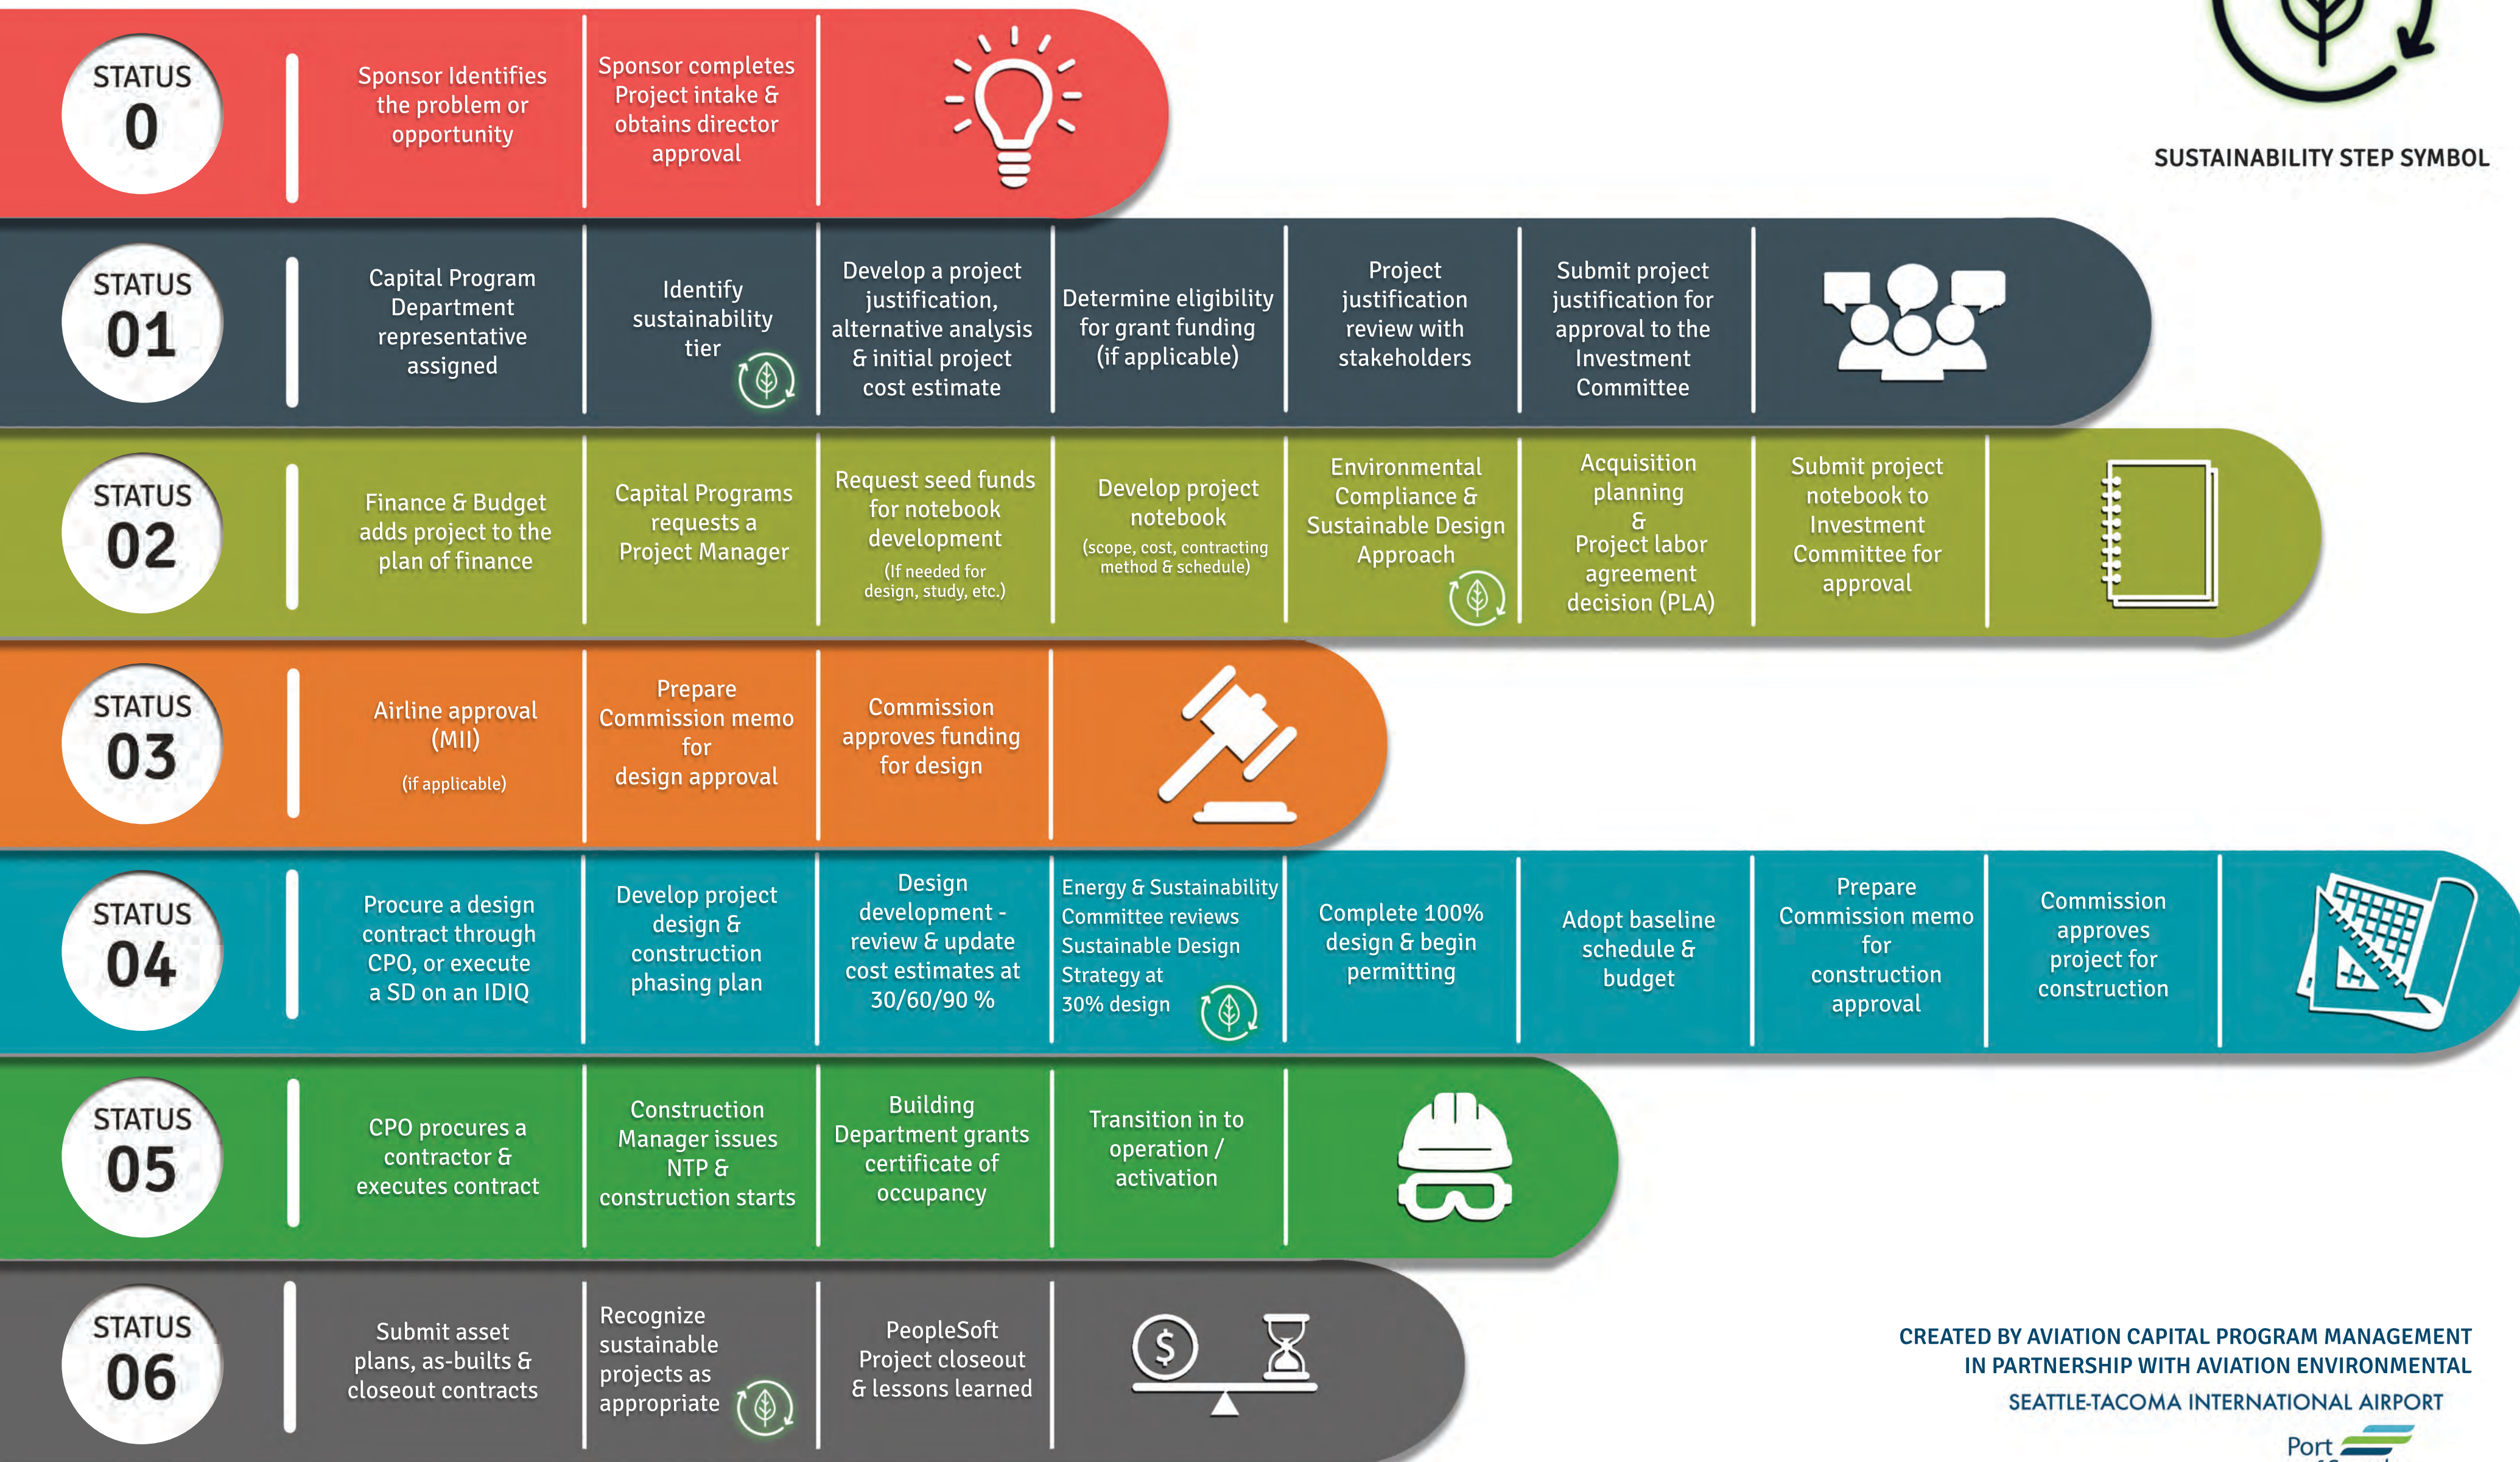

PORT OF SEATTLE AVIATION DIVISION

CAPITAL PROJECT & ENVIRONMENTAL SUSTAINABILITY PROCESS

- ROADMAP OF THE TYPICAL LARGE CAPITAL PROJECT -

SUSTAINABILITY STEP SYMBOL

CREATED BY AVIATION CAPITAL PROGRAM MANAGEMENT
IN PARTNERSHIP WITH AVIATION ENVIRONMENTAL
SEATTLE-TACOMA INTERNATIONAL AIRPORT